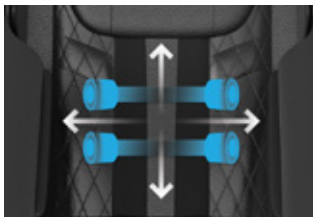

Jacuzzi®

Model

JPro102XR™

Dimensions*
Upright
59x30x45

Total Weight
183 lbs.

Electrical
120VAC
60Hz 15A

Reclined
68x30x35.5

2D Massage

ShapeSense™

XRail™

Standard Features

- 2D Massage
- XRail™
- FlexRelief™
- PalmSoothe™
- PressureRelief™
- ShapeSense™
- SoleRefresh™
- CalfRelief™
- CompactGlide™
- GravityFree™

*All massage chair dimensions are shown in: L x W x H.